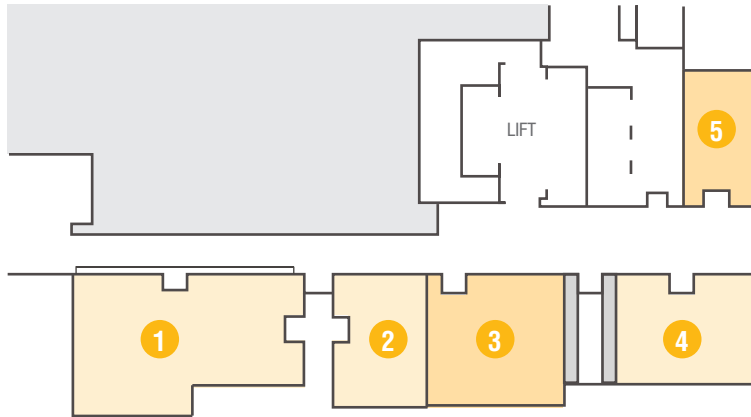

FLOOR PLAN: THE WESTIN CAPE TOWN HOTEL

MEZZANINE LEVEL

- 1 PRINCE EDWARD/SCHAPPEN
- 2 SEAL
- 3 ROBBEN
- 4 DASSEN
- 5 MARION

OLD HARBOUR LEVEL

- 6 FRANCIS DRAKE
- 7 MARCO POLO
- 8 DA GAMA / DIAZ
- 9 GRAND BALLROOM