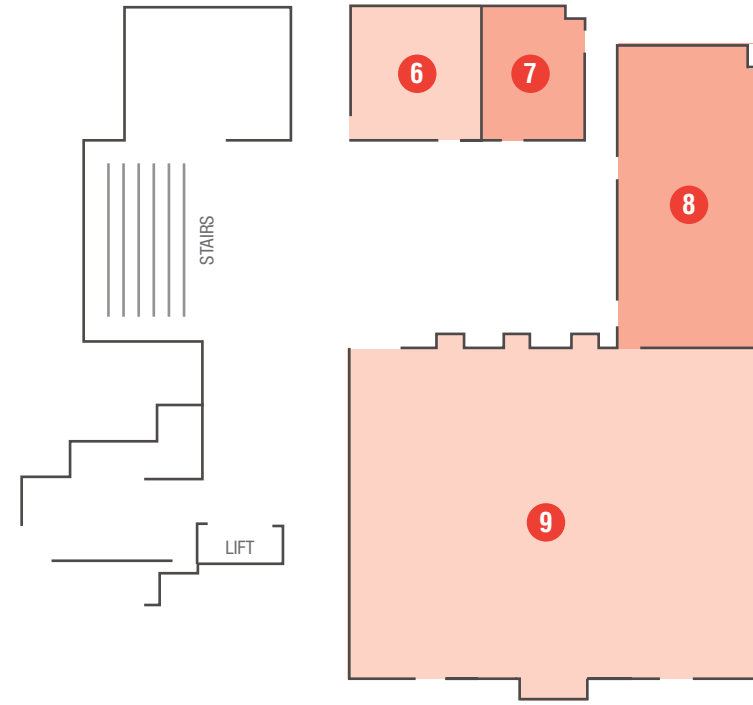

FLOOR PLAN: THE WESTIN CAPE TOWN HOTEL

MEZZANINE LEVEL

- 1 PRINCE EDWARD/SCHAPPEN
- 2 SEAL
- 3 ROBBEN
- 4 DASSEN
- 5 MARION

OLD HARBOUR LEVEL

- 6 FRANCIS DRAKE
- 7 MARCO POLO
- 8 DA GAMA / DIAZ
- 9 GRAND BALLROOM